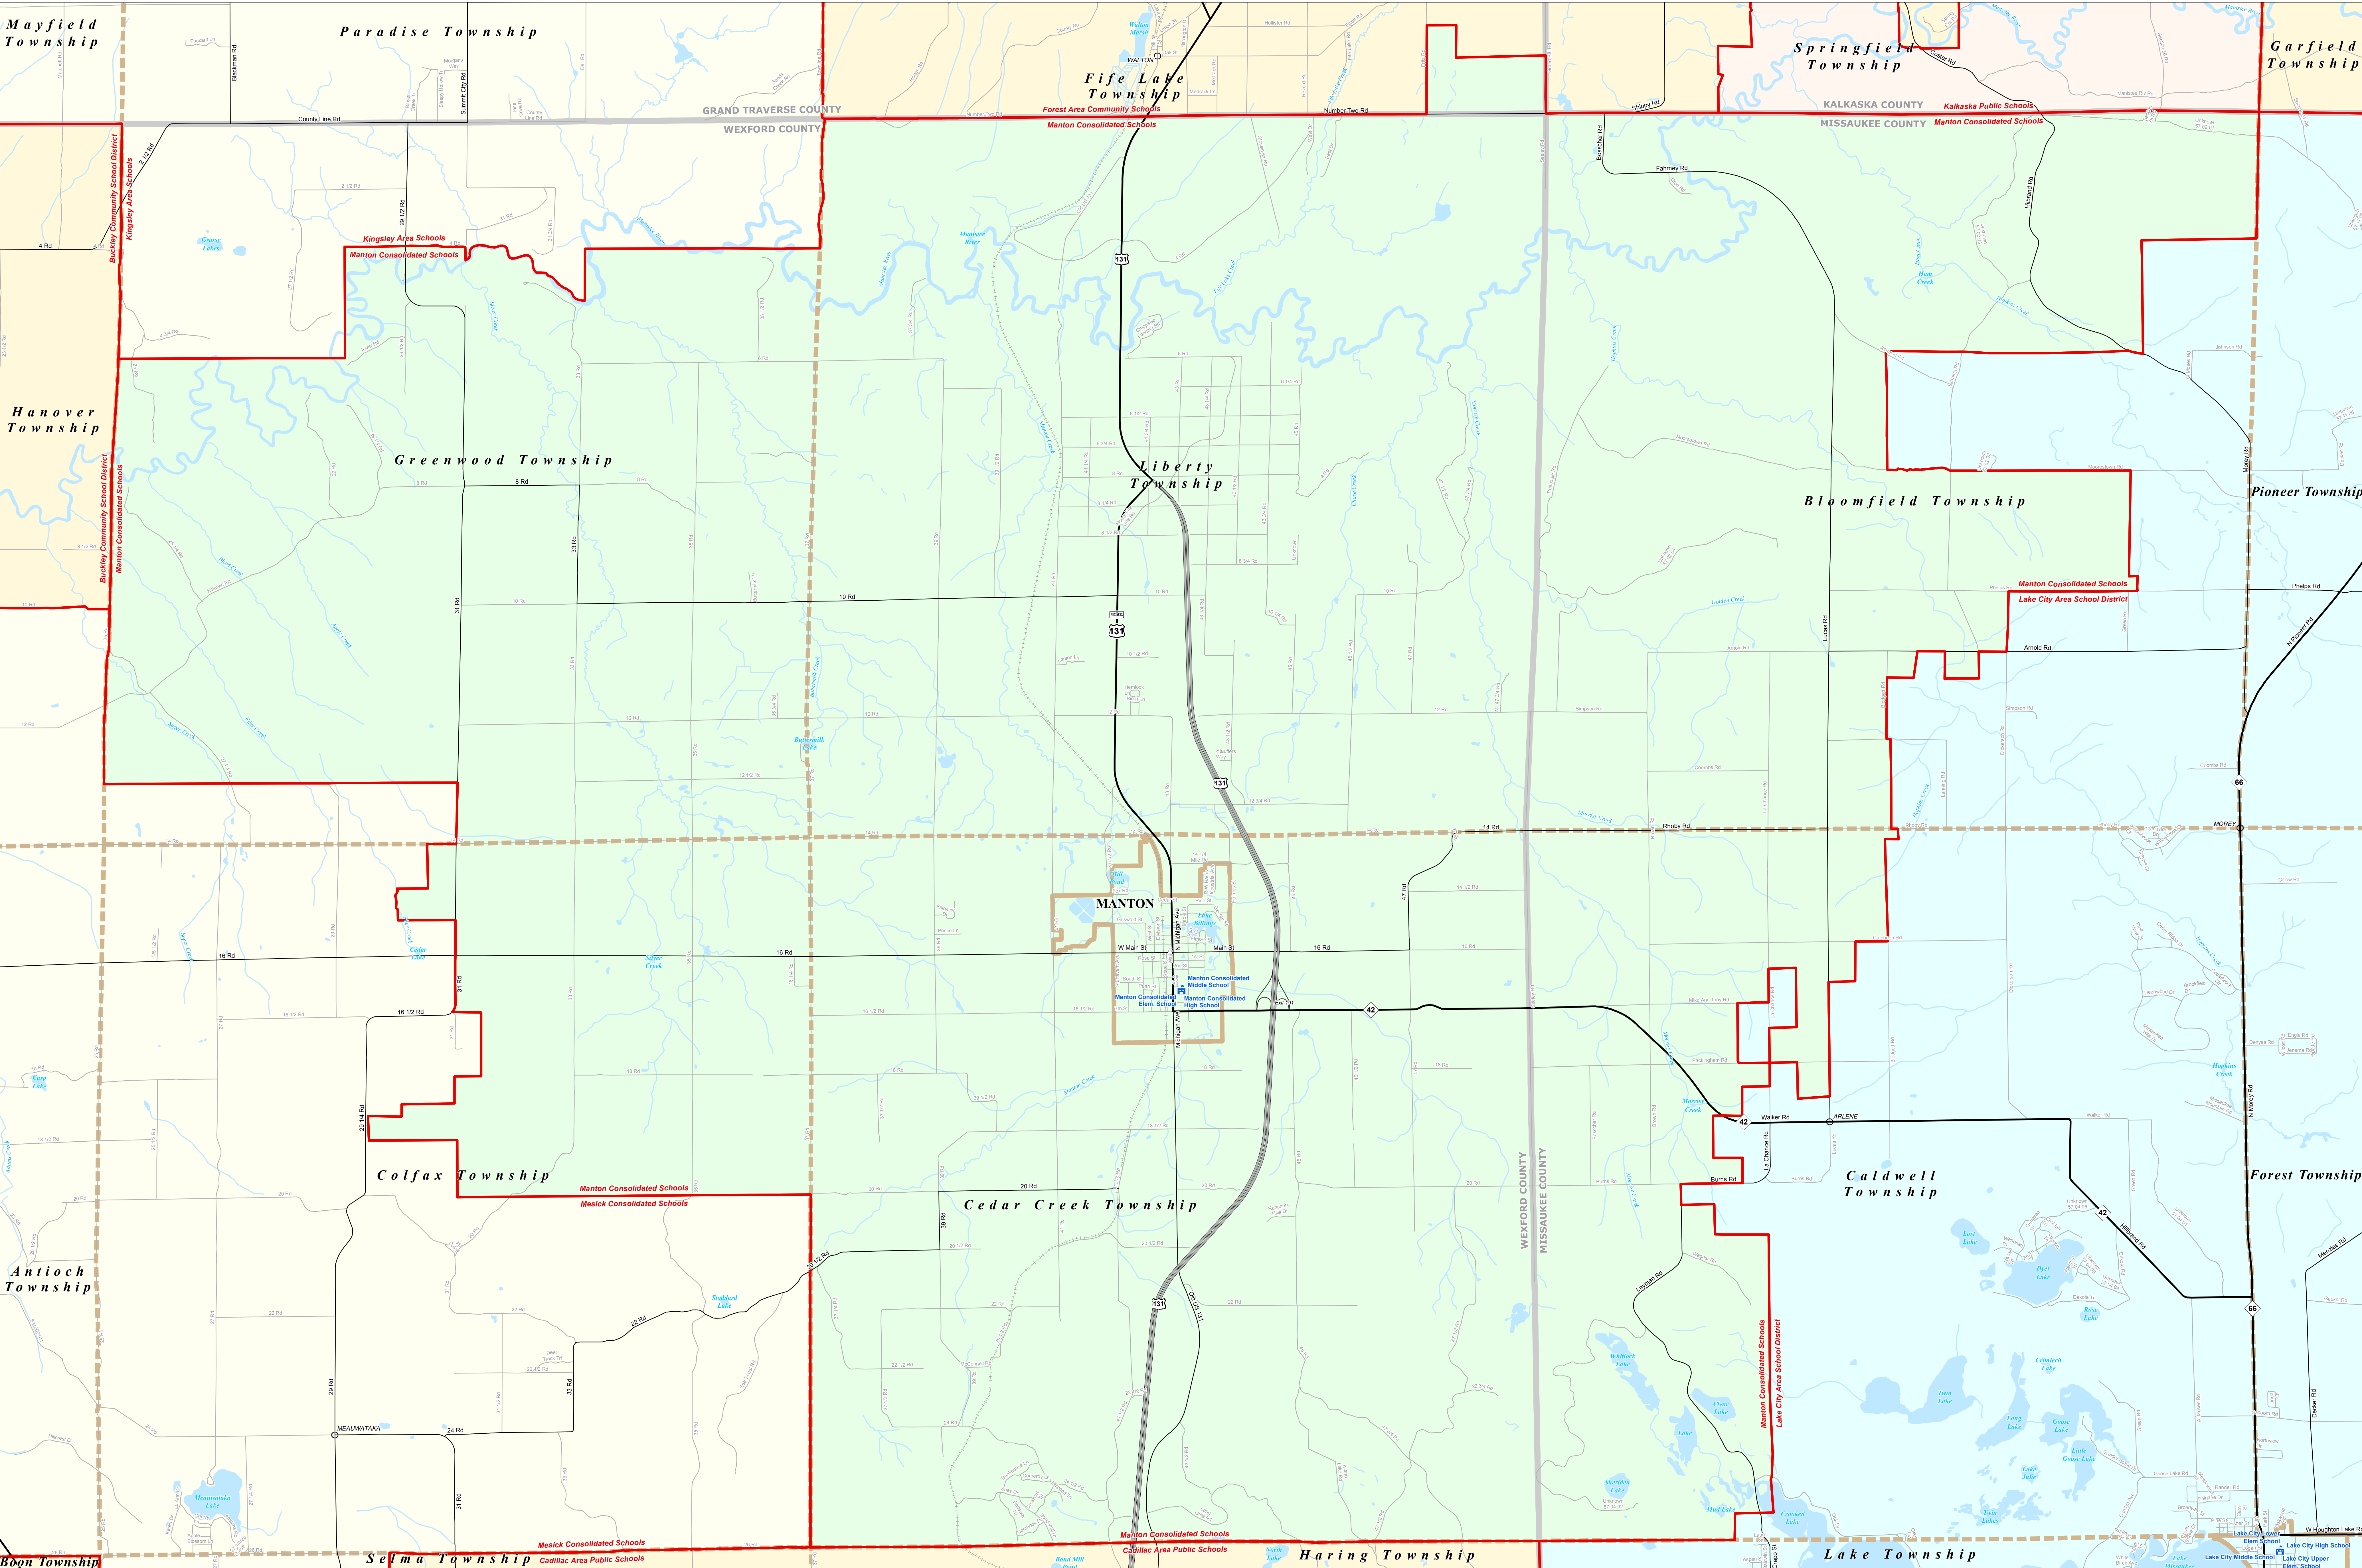

MANTON CONSOLIDATED SCHOOLS

Wexford-Missaukee ISD

0 0.25 0.5 Miles

All information presented in this publication is in the public domain and may be reproduced, reprinted, and redistributed as desired.

Legend	
School District	School
County	Water Feature
City	River, Stream, or Drain
Township	Freeway
Village	Highway
Census Designated Place	Primary Road
	Local Road
	Railroad
	Unincorporated Place